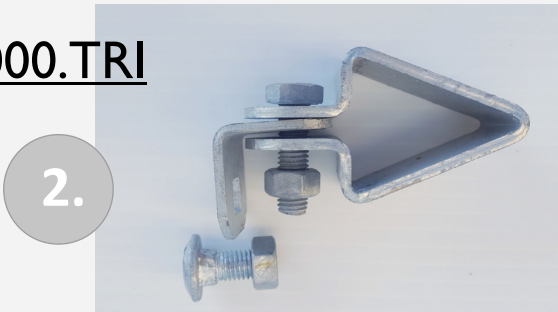

Australian Concrete Fence Posts

Assembly Components

2 items make up this Bracket Set

Match your fence post width BK170, BK130 or BK110

BK000.TRI

ITEM: Star Picket Bracket with Post Bracket to make a Taller fence—for exclusion fences or tall trellis' posts.

CODES: BK170.4W or BK130.2W, BK110.2W

170mm, 130mm or 110mm Post Bracket.

BK000.TRI Single Star Picket Support (Triangular)

USE: Anywhere that is required to extend the height of a post. Use the BKTRI brackets to attach a star picket post to the top and side of the concrete post. Good for Exclusion fences or for making a tall trellis or orchard fence.