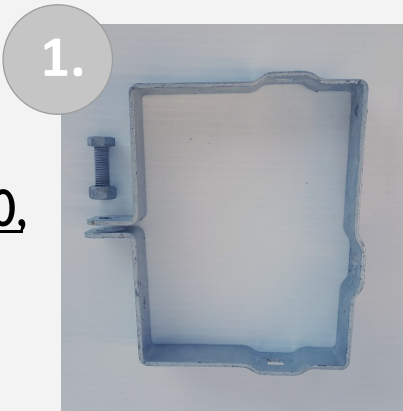

Australian Concrete Fence Posts

Assembly Components

2 items make up this Bracket Set

Match your fence post width BK170, BK130 or BK110

BK000.TRI

ITEM: Star Picket Bracket with Post Bracket to make a Taller fence—for exclusion fences or tall trellis' posts.

CODES: BK170.4W or BK130.2W, BK110.2W

170mm, 130mm or 110mm Post Bracket.

BK000.TRI Single Star Picket Support (Triangular)

USE: Anywhere that is required to extend the height of a post. Use the BKTRI brackets to attach a star picket post to the top and side of the concrete post. Good for Exclusion fences or for making a tall trellis or orchard fence.