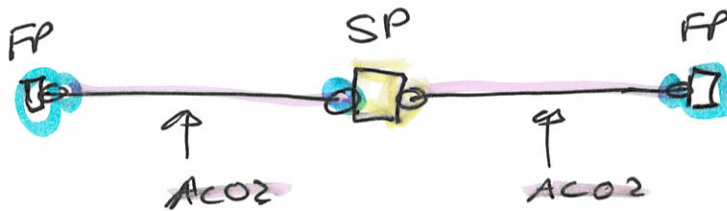

ONEWAY END.

- PARTS
- SP x 1
 - FP x 1
 - ~~ACO2 x 1~~
 - BK170.RND x 1
 - BK130.RND x 1

2WAY END/OR INLINE

- PARTS
- SP x 1
 - FP x 2
 - ~~ACO2 x 2~~
 - BK170.RND x 1
 - BK130.RND x 2
 - BK000.RND x 1

CORNER OR 2WAY.

- PARTS
- SP x 1 = Strainer Posts
 - FP x 2 = Fence Posts
 - ~~ACO2 x 2~~ - (Staypipe) Bmt
 - BK170.RND x 1 = Strainer Post Bracket Set
 - BK130.RND x 2 = Fence Post Bracket Set
 - BK000.RND x 1 = Round Single Support Bracket = Bolts.