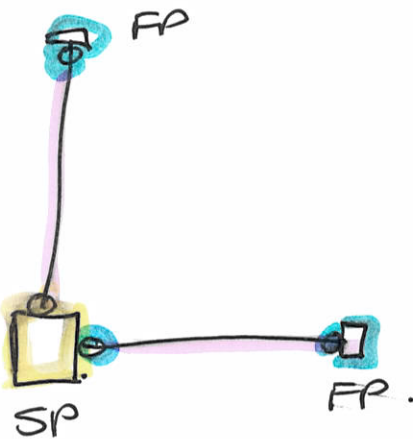

ONEWAY END.

- PARTS
- SP x 1
 - FP x 1
 - ~~ACO2 x 1~~
 - BK170.RND x 1
 - BK130.RND x 1

2WAY END/OR INLINE

- PARTS
- SP x 1
 - FP x 2
 - ~~ACO2 x 2~~
 - BK170.RND x 1
 - BK130.RND x 2
 - BK000.RND x 1

CORNER OR 2WAY.

- PARTS
- SP x 1 = Strainer Posts
 - FP x 2 = Fence Posts
 - ~~ACO2 x 2~~ - (Staypipe) Bmt
 - BK170.RND x 1 = Strainer Post Bracket Set
 - BK130.RND x 2 = Fence Post Bracket Set
 - BK000.RND x 1 = Round Single Support Bracket = Bolts.